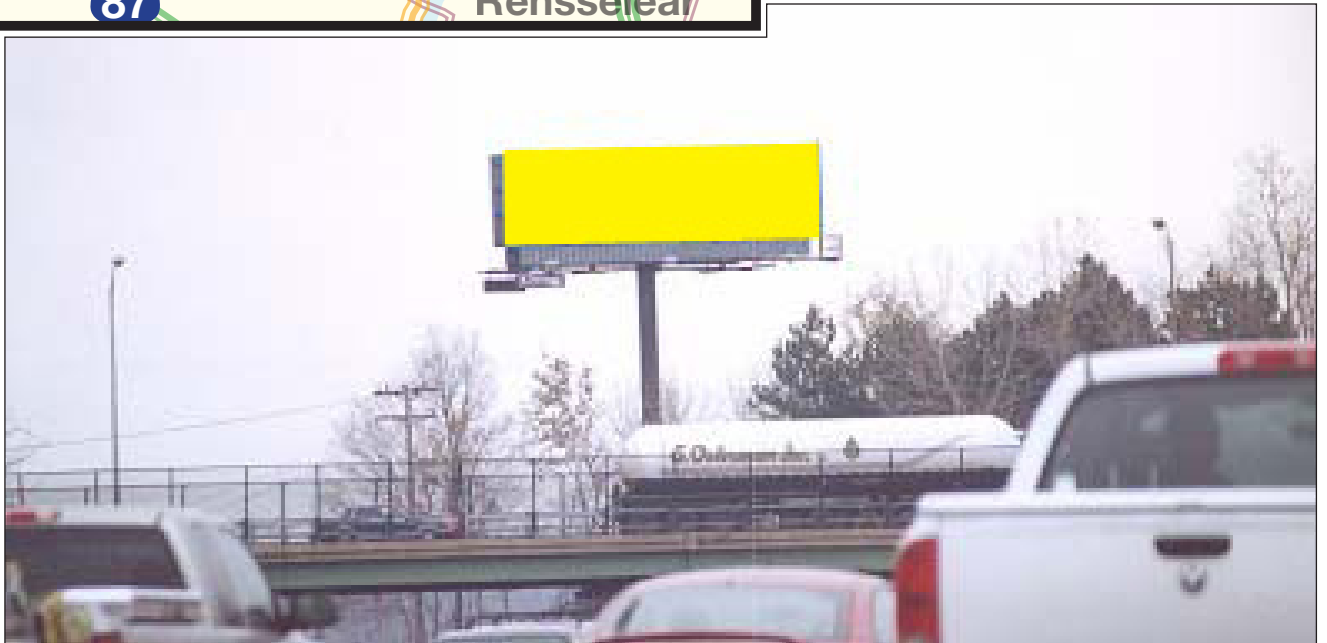

7230-W Static Display

Quick Info:

Market: Albany, NY
Display: 7230-W
Location: I-90 @ Everett Road
TAB Unique ID: -
Weekly Impressions: -
Size: 14' x 48'
Facing: West
Illuminated: Yes
Lat & Long: 42.40914
-73.46988

Location Description:

This high traffic count bulletin is located on I-90 at the busy Everett Road exit. I-90 is the highest traffic count expressway in Albany.