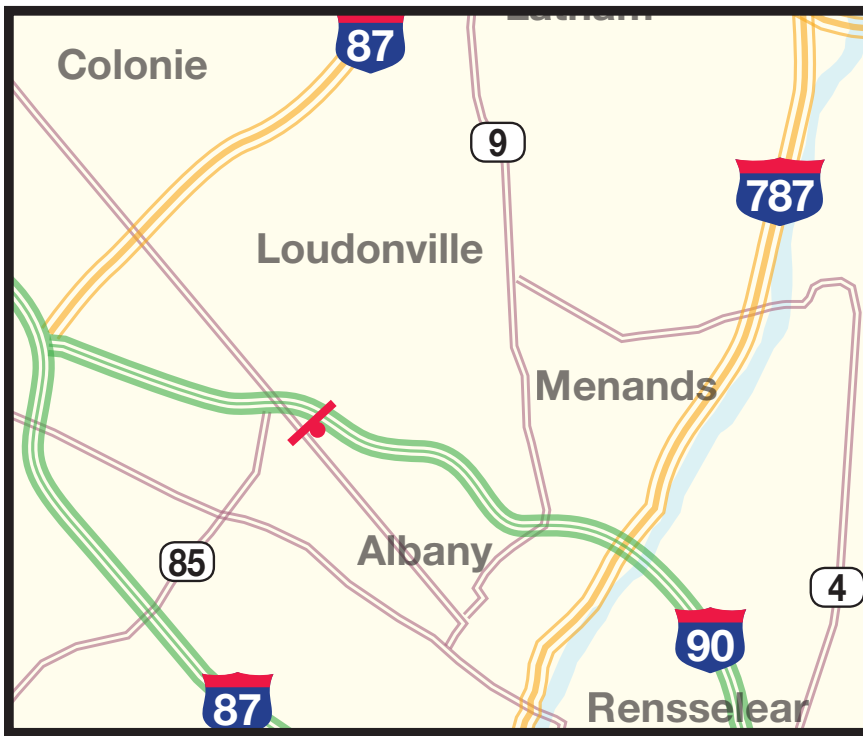

5321-W Static Display

Quick Info:

- Market:** Albany, NY
- Location:** I-90 e/o Exit 4 - State Offices
- Facing:** West
- Size:** 14' x 48'
- Traffic D.E.C.:** 76,000 Daily
- Lat & Long:** N 42° 41 .194
W 73° 47 .740

Location Description:

First Right-Hand Read billboard for I-90. This bulletin has a long read time and is in the heart of the Albany market. It enjoys heavy retail, commuter and state worker traffic.